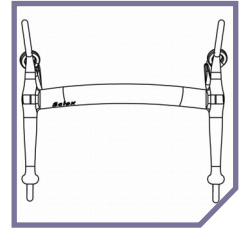

# Aachen Weymouth

Available in 16mm (8027-7FF)

See Video

Scan or visit website

Is your horse above the bit in doubles? The NS Aachen is an innovative, ergonomically designed, very kind Weymouth. It is particularly beneficial for the horse that is inclined to work above the bit and come back at you (peacock outline), or for those that are tense, short in the neck and working behind the vertical. The NS Aachen is designed to encourage collection and containment without tension.

CODE	MOUTHPIECE	THICKNESS	DRESSAGE LEGAL	SHANK SIZE	4 1/2" 114mm	4 3/4" 120mm	5" 127mm	5 1/4" 133mm	5 1/2" 140mm	5 3/4" 146mm	6" 152mm	6 1/4" 159mm	6 1/2" 165mm
8027-7FF	AACHEN	16mm	Y	7cm									

Join the Biting Revolution™